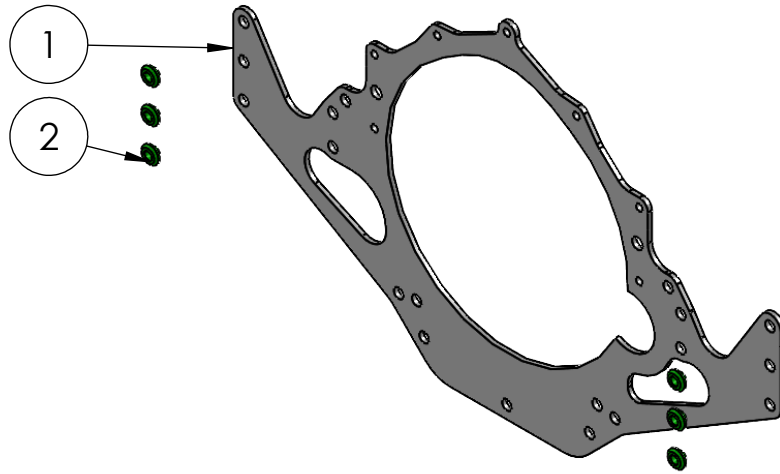

HARDIN MARINE 11 Industry Dr. Palm Coast, FL 32137  
386-445-2500 / FAX 386-445-1122

PART NO.  
625-8827

ITEM NO.	PART NUMBER	DESCRIPTION	QTY.
1	625-8827	MOUNT, ENGINE - REAR- SINGLE	1
2	625-8801	WASHER, HAT	6

TITLE:  
**BBC REAR SINGLE ENGINE MOUNT**

www.hardin-marine.com

ENGINE MOUNTS COME IN RAW ALUMINUM FINISH

THIS DRAWING IS CONFIDENTIAL AND IS SUPPLIED ON EXPRESS CONDITION THAT IT SHALL NOT BE LENT, COPIED OR DISCLOSED TO ANY OTHER PERSON OR USED FOR ANY OTHER PURPOSE WITHOUT WRITTEN CONSENT OF HARDIN MARINE INC.. BREACH OF THIS CONTRACT WILL HOLD ..... AND IT'S PRINCIPALS LIABLE FOR LOSS AND DAMAGES.