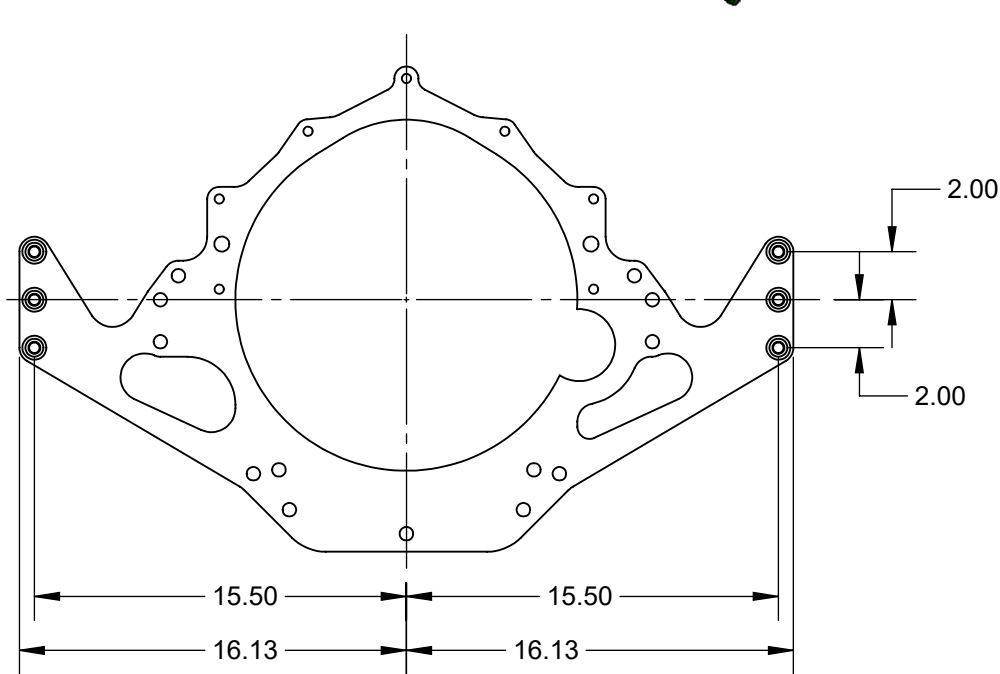

HARDIN MARINE 11 Industry Dr. Palm Coast, FL 32137  
386-445-2500 / FAX 386-445-1122

PART NO.  
625-8827

ITEM NO.	PART NUMBER	DESCRIPTION	QTY.
1	625-8827	MOUNT, ENGINE - REAR- SINGLE	1
2	625-8801	WASHER, HAT	6

TITLE:  
**BBC REAR SINGLE ENGINE MOUNT**

www.hardin-marine.com

ENGINE MOUNTS COME IN RAW ALUMINUM FINISH

THIS DRAWING IS CONFIDENTIAL AND IS SUPPLIED ON EXPRESS CONDITION THAT IT SHALL NOT BE LENT, COPIED OR DISCLOSED TO ANY OTHER PERSON OR USED FOR ANY OTHER PURPOSE WITHOUT WRITTEN CONSENT OF HARDIN MARINE INC.. BREACH OF THIS CONTRACT WILL HOLD ..... AND IT'S PRINCIPALS LIABLE FOR LOSS AND DAMAGES.