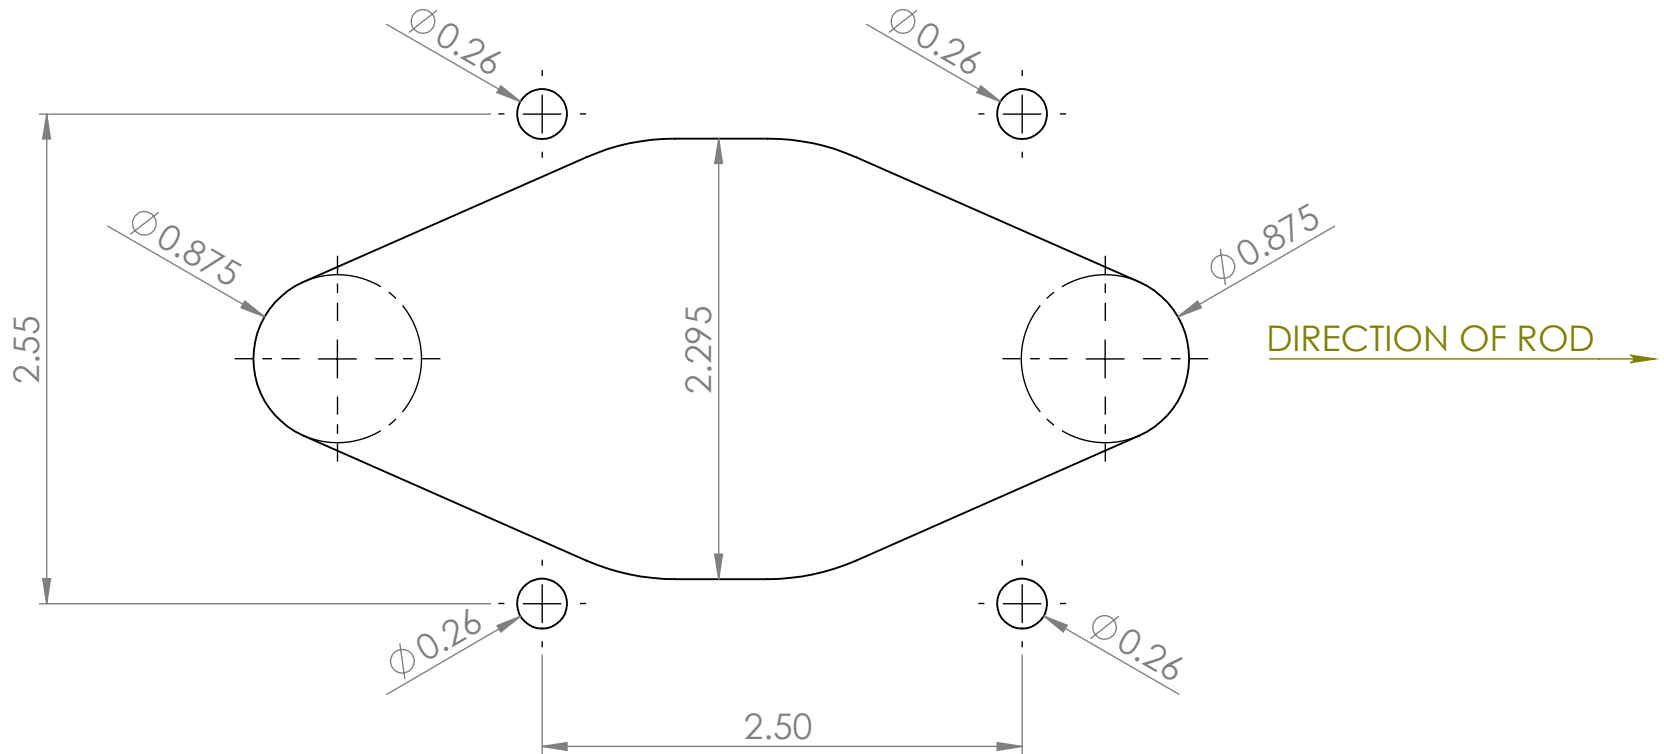

Accon Marine, L.L.C.

13665 Automobile Blvd. ● Clearwater, FL. 33762 ● Tel. 727-572-9202

9814-6-15 TEMPLATE

e-mail : info@acconmarine.com
www.acconmarine.com