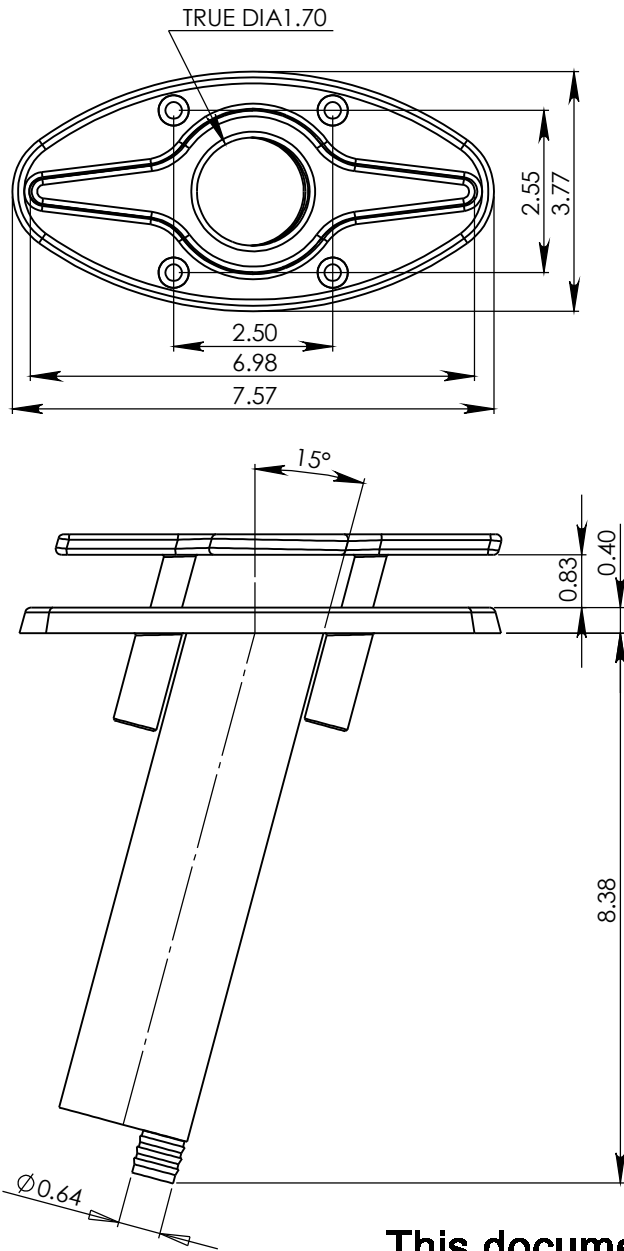

UNLESS OTHERWISE SPECIFIED: DIMENSIONS ARE IN MILLIMETERS			FINISH: POLISHED			DEBUR AND BREAK SHARP EDGES			DO NOT SCALE DRAWING		REVISION		
SURFACE FINISH:			TOLERANCES:			LINEAR:			ANGULAR:			ACCON MARINE, LLC.	
DRAWN:			NAME:			SIGNATURE:			DATE:			TITLE:	
CHK'D:			MR						9.15			9814-6-0-CATALOG	
APP'VD:												DWG. NO. 9814-6-0-CATALOG	
MFG:												A3	
Q.A.:												MATERIAL: 316 STN. STL.	
												SCALE: 1:2	
												SHEET 1 OF 1	

UNLESS OTHERWISE SPECIFIED: DIMENSIONS ARE IN MILLIMETERS			FINISH: POLISH		DEBUR AND BREAK SHARP EDGES		DO NOT SCALE DRAWING		REVISION	
SURFACE FINISH:							ACCON MARINE, LLC.			
TOLERANCES:							TITLE:			
LINEAR:							9814-6-15-CATALOG			
ANGULAR:							DWG. NO.:		A3	
DRAWN:			NAME		SIGNATURE		DATE		MATERIAL:	
CHK'D:			MR				1.21.16		316 STN. STL.	
APP'VD:									SCALE:1:2	
MFG:									SHEET 1 OF 1	
Q.A.:									9814-6-15-CATALOG	

e-mail : info@acconmarine.com
www.acconmarine.com

TRUE DIA 1.70

UNLESS OTHERWISE SPECIFIED: DIMENSIONS ARE IN MILLIMETERS		FINISH: POLISHED		DEBUR AND BREAK SHARP EDGES		DO NOT SCALE DRAWING		REVISION	
SURFACE FINISH:						ACCON MARINE, LLC.			
TOLERANCES:						TITLE:			
LINEAR:						9814-6-30-CATALOG			
ANGULAR:						DWG. NO.:		A3	
DRAWN: MARC		SIGNATURE:		DATE: 4.15		MATERIAL:		9814-6-30-CATALOG	
CHK'D: -		-		-		316 S.S.		SCALE: 1:3	
APP'VD: -		-		-		WEIGHT: 21.55 (202)		SHEET 1 OF 1	
MFG: -		-		-					
Q.A: -		-		-					