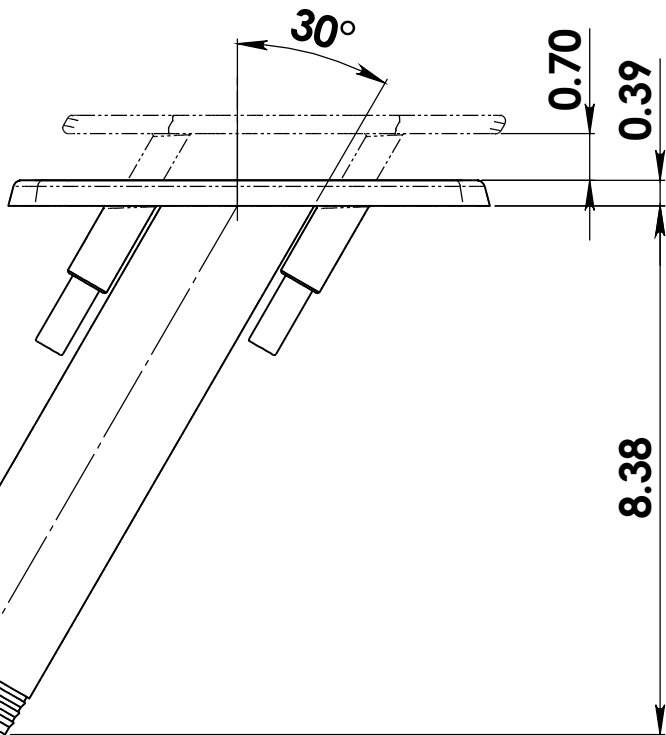

UNLESS OTHERWISE SPECIFIED: DIMENSIONS ARE IN MILLIMETERS			FINISH: POLISHED			DEBUR AND BREAK SHARP EDGES			DO NOT SCALE DRAWING		REVISION		
SURFACE FINISH:			TOLERANCES:			LINEAR:			ANGULAR:			ACCON MARINE, LLC.	
DRAWN:			NAME:			SIGNATURE:			DATE:			TITLE:	
CHK'D:			MR						9.15			9814-6-0-CATALOG	
APP'VD:												DWG. NO. 9814-6-0-CATALOG	
MFG:												A3	
Q.A.:												MATERIAL: 316 STN. STL.	
												SCALE: 1:2	
												SHEET 1 OF 1	

UNLESS OTHERWISE SPECIFIED: DIMENSIONS ARE IN MILLIMETERS			FINISH: POLISH		DEBUR AND BREAK SHARP EDGES		DO NOT SCALE DRAWING		REVISION	
SURFACE FINISH:							ACCON MARINE, LLC.			
TOLERANCES:							TITLE:			
LINEAR:							9814-6-15-CATALOG			
ANGULAR:							DWG. NO.:		A3	
DRAWN:			NAME		SIGNATURE		DATE		MATERIAL:	
CHK'D:			MR				1.21.16		316 STN. STL.	
APP'VD:									SCALE:1:2	
MFG:									SHEET 1 OF 1	
Q.A.:									9814-6-15-CATALOG	

e-mail : info@acconmarine.com
www.acconmarine.com

TRUE DIA 1.70

UNLESS OTHERWISE SPECIFIED: DIMENSIONS ARE IN MILLIMETERS		FINISH: POLISHED		DEBUR AND BREAK SHARP EDGES		DO NOT SCALE DRAWING		REVISION	
SURFACE FINISH:						ACCON MARINE, LLC.			
TOLERANCES:						TITLE:			
LINEAR:						9814-6-30-CATALOG			
ANGULAR:						DWG. NO.:		A3	
DRAWN: MARC		SIGNATURE:		DATE: 4.15		MATERIAL:		9814-6-30-CATALOG	
CHK'D: -		-		-		316 S.S.		SCALE: 1:3	
APP'VD: -		-		-		WEIGHT: 21.55 (202)		SHEET 1 OF 1	
MFG: -		-		-					
Q.A: -		-		-					