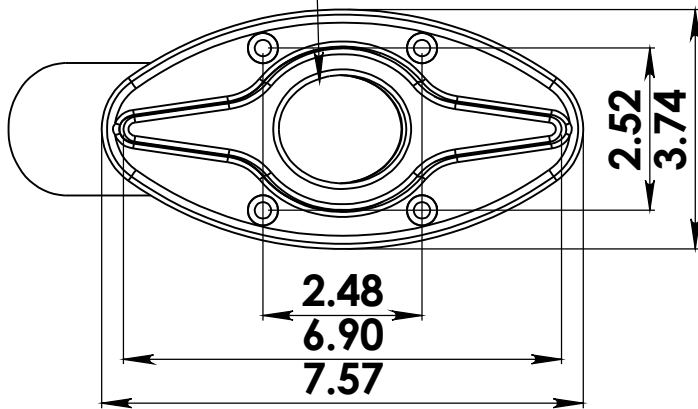

UNLESS OTHERWISE SPECIFIED: DIMENSIONS ARE IN MILLIMETERS			FINISH: POLISHED			DEBUR AND BREAK SHARP EDGES			DO NOT SCALE DRAWING		REVISION		
SURFACE FINISH:			TOLERANCES:			LINEAR:			ANGULAR:			ACCON MARINE, LLC.	
DRAWN:			NAME:			SIGNATURE:			DATE:			TITLE:	
CHK'D:			MR						9.15			9814-6-0-CATALOG	
APP'VD:												DWG. NO. 9814-6-0-CATALOG	
MFG:												A3	
Q.A.:												MATERIAL: 316 STN. STL.	
												SCALE: 1:2	
												SHEET 1 OF 1	

UNLESS OTHERWISE SPECIFIED: DIMENSIONS ARE IN MILLIMETERS			FINISH: POLISH		DEBUR AND BREAK SHARP EDGES		DO NOT SCALE DRAWING		REVISION	
SURFACE FINISH:							ACCON MARINE, LLC.			
TOLERANCES:							TITLE:			
LINEAR:							9814-6-15-CATALOG			
ANGULAR:							DWG. NO.:		A3	
DRAWN:			NAME		SIGNATURE		DATE		MATERIAL:	
CHK'D:			MR				1.21.16		316 STN. STL.	
APP'VD:									SCALE:1:2	
MFG:									SHEET 1 OF 1	
Q.A.:									9814-6-15-CATALOG	

e-mail : info@acconmarine.com
www.acconmarine.com

TRUE DIA 1.70

UNLESS OTHERWISE SPECIFIED: DIMENSIONS ARE IN MILLIMETERS		FINISH: POLISHED		DEBUR AND BREAK SHARP EDGES		DO NOT SCALE DRAWING		REVISION	
SURFACE FINISH:						ACCON MARINE, LLC.			
TOLERANCES:						TITLE:			
LINEAR:						9814-6-30-CATALOG			
ANGULAR:						DWG. NO.:		A3	
DRAWN: MARC		SIGNATURE:		DATE: 4.15		MATERIAL:		9814-6-30-CATALOG	
CHK'D: -		-		-		316 S.S.		SCALE: 1:3	
APP'VD: -		-		-		WEIGHT: 21.55 (202)		SHEET 1 OF 1	
MFG: -		-		-					
Q.A: -		-		-					