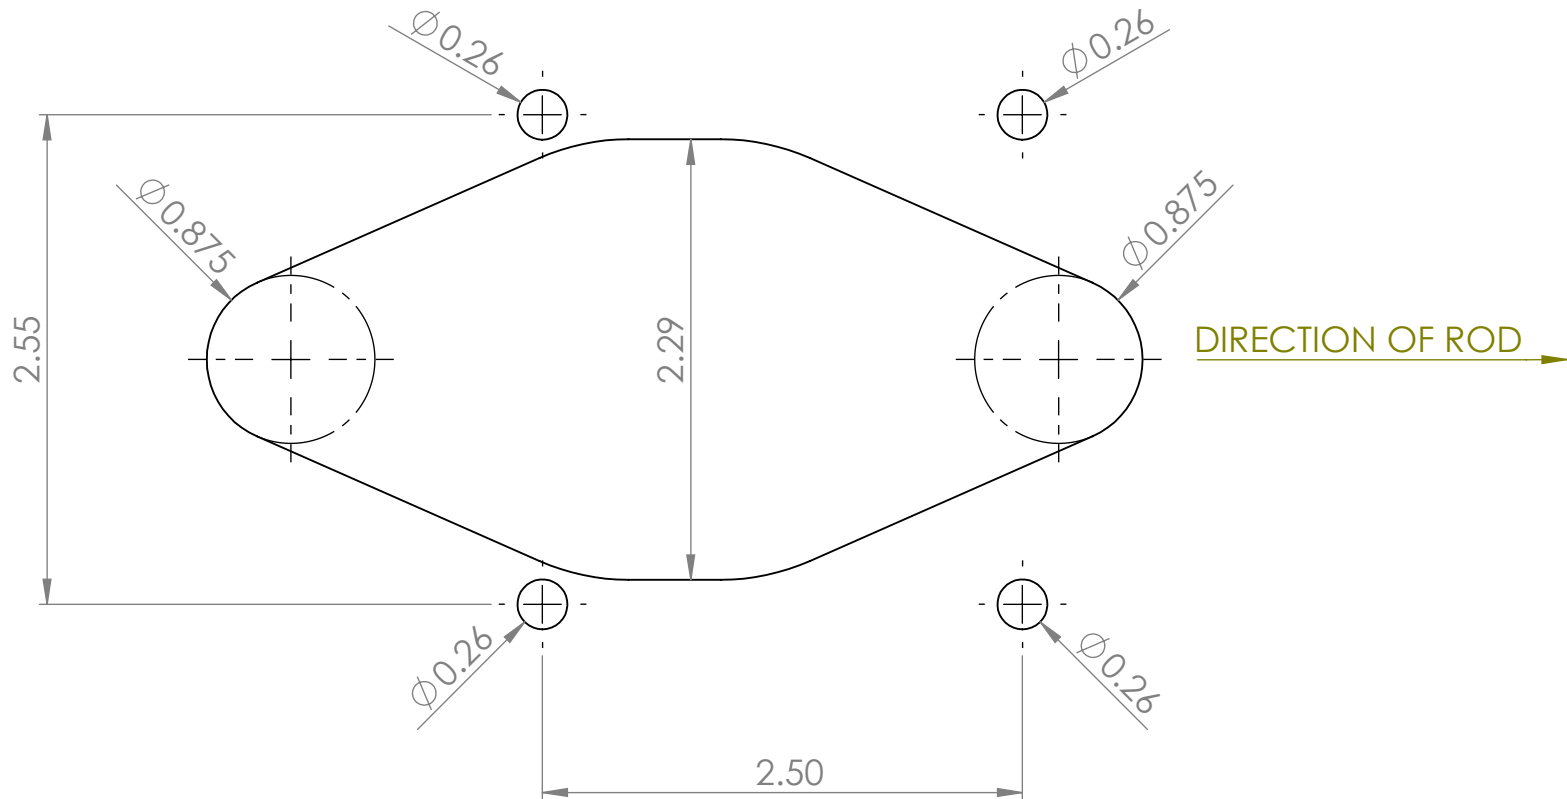

Accon Marine, L.L.C.

13665 Automobile Blvd. ● Clearwater, FL. 33762 ● Tel. 727-572-9202

9814-6-30 TEMPLATE

e-mail : info@acconmarine.com
www.acconmarine.com