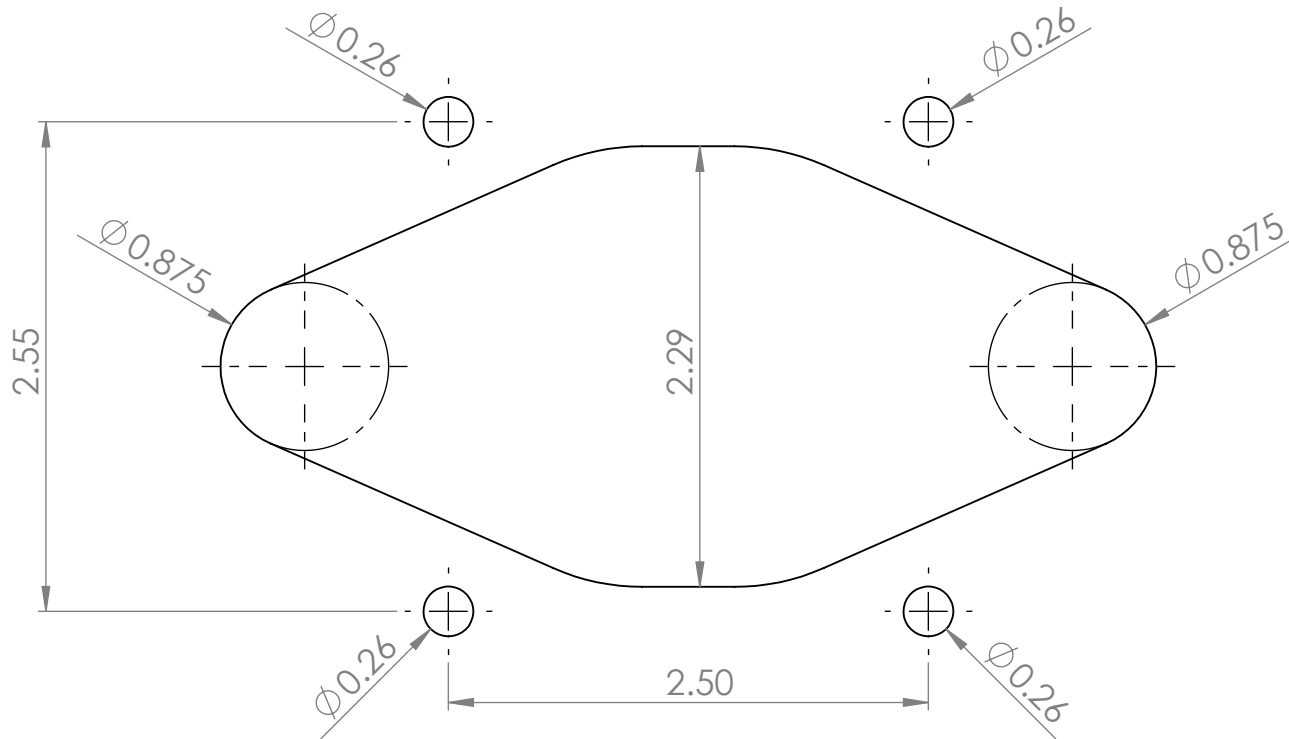

Accon Marine, L.L.C.

13665 Automobile Blvd. ● Clearwater, FL. 33762 ● Tel. 727-572-9202